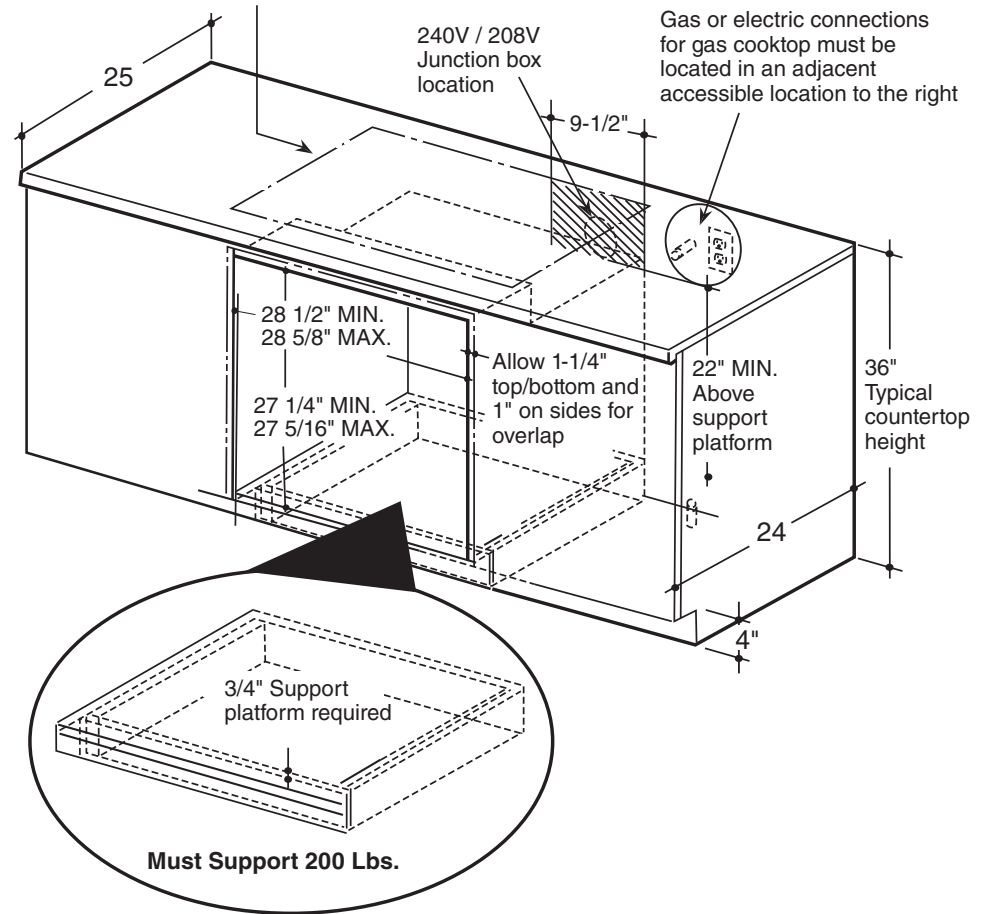

JT1000SF

GE® 30" Built-In Single Wall Oven

OPTIONAL UNDERCOUNTER DIMENSIONS AND INSTALLATION INFORMATION

NOTE: 36" ribbon cooktop are approved for use over GE 30" single wall ovens and warming drawers. 30" ribbon cooktops are approved for use over 30" and GE 27" single wall ovens and warming drawers. Refer to cooktop and wall oven installation information packed with products for current dimensional data.

Note: Door handle protrudes 3" from door face. Cabinets and drawers on adjacent 45° and 90° walls should be placed to avoid interference with the handle.

Installation information: Before installing, consult installation instructions packed with products for current dimensional data and for alternate installation options.

ELECTRIC WALL OVENS ARE NOT APPROVED FOR INSTALLATION WITH A PLUG AND RECEPTACLE. THEY MUST BE HARD WIRED IN ACCORDANCE WITH INSTALLATION INSTRUCTIONS.

Gas or electric cooktops may be installed over this oven. See cooktop installation instructions for cutout size. See label on top of oven for approved cooktop models.

Dimension and installation information are shown in inches.

Listed by
Underwriters
Laboratories

JT1000SF

GE® 30" Built-In Single Wall Oven

FEATURES AND BENEFITS

5.0 cu. ft. oven capacity – Cook more dishes at once