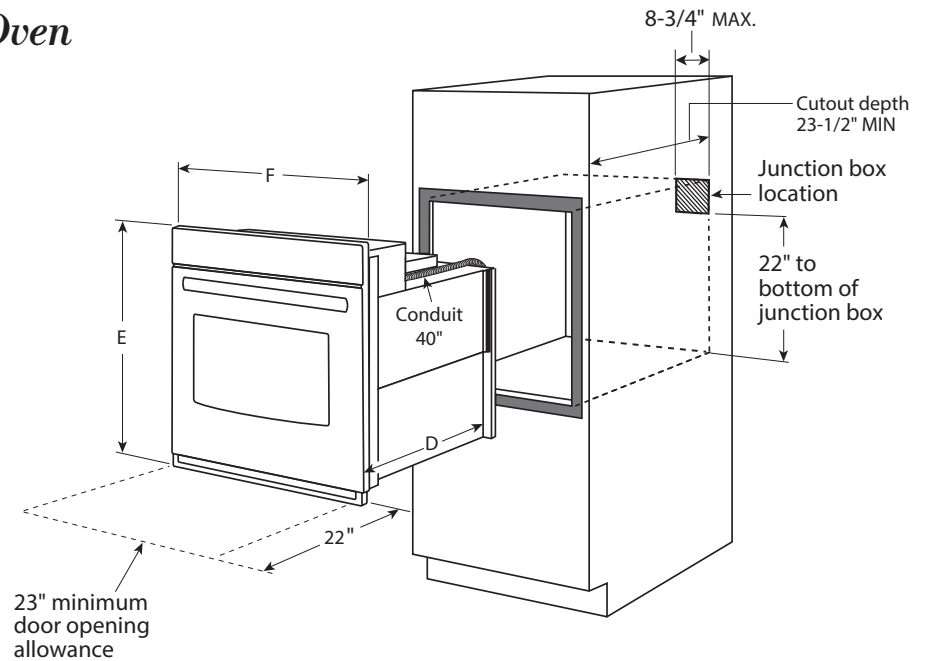

PK700DF

Profile™ Series 27" Built-In Single Convection Wall Oven

DIMENSIONS AND INSTALLATION INFORMATION (IN INCHES)

NOTE: These ovens are **NOT** approved for stackable or side-by-side installations.

NOTE: Cabinets installed adjacent to wall ovens must have an adhesion spec of at least a 194°F temperature rating. For 27" built-in single ovens, if marks, blemishes or the cutout opening is visible above the installed oven, it may be necessary to add wood shims under the runners and front trim until the marks or openings are covered.

NOTE: Door handle protrudes 3" from door face. Cabinets and drawers on adjacent 45° and 90° walls should be placed to avoid interference with the handle.

Electric wall ovens are not approved for installation with a plug and receptacle. They must be hard wired in accordance with installation instructions.

Dimension and installation information are shown in inches.

INSTALLATION INFORMATION:

Before installing, consult installation instructions packed with product for current dimensional data.

INSTALLATION BELOW A COOKTOP