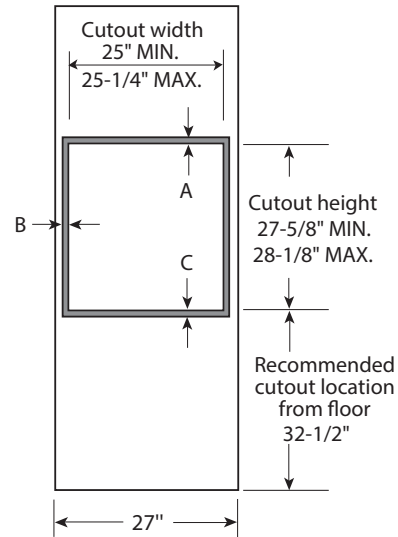

PK700DF

Profile™ Series 27" Built-In Single Convection Wall Oven

DIMENSIONS AND INSTALLATION INFORMATION (IN INCHES)

NOTE: These ovens are **NOT** approved for stackable or side-by-side installations.

NOTE: Cabinets installed adjacent to wall ovens must have an adhesion spec of at least a 194°F temperature rating. For 27" built-in single ovens, if marks, blemishes or the cutout opening is visible above the installed oven, it may be necessary to add wood shims under the runners and front trim until the marks or openings are covered.

NOTE: Door handle protrudes 3" from door face. Cabinets and drawers on adjacent 45° and 90° walls should be placed to avoid interference with the handle.

Electric wall ovens are not approved for installation with a plug and receptacle. They must be hard wired in accordance with installation instructions.

Dimension and installation information are shown in inches.

INSTALLATION INFORMATION:

Before installing, consult installation instructions packed with product for current dimensional data.

INSTALLATION BELOW A COOKTOP

KW RATING	
240V	3.6
208V	2.7
BREAKER SIZE	
240V	20 Amps
208V	20 Amps

PK7000	
Cabinet	27"
A – Overlap of oven at top of cutout	1"
B – Overlap of oven over side of edges of cutout	1"
C – Overlap of oven at bottom of cutout	1"
Oven	
D – Install depth	23-1/2"
E – Overall height with trim	28-7/8"
F – Overall width	26-3/4"