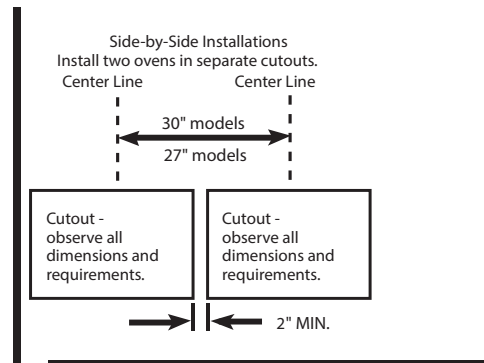

PK7000DF

Profile™ Series 27" Built-In Single Convection Wall Oven

UNDERCOUNTER DIMENSIONS AND INSTALLATION INFORMATION

NOTE: 36" ribbon cooktops are approved for use over GE 30" single wall ovens and warming drawers. 30" ribbon cooktops are approved for use over GE 30" and GE 27" single wall ovens and warming drawers. Refer to cooktop and wall oven installation information packed with products for current dimensional data.

NOTE: Oven is rated for use only under GE 30" standard or sealed burner gas and selected GE 30" smoothtop and Calrod® electric cooktops.

INSTALLATION INFORMATION:

Before installing, consult installation instructions packed with product for current dimensional data.

ELECTRIC WALL OVENS ARE NOT APPROVED FOR INSTALLATION WITH A PLUG AND RECEPTACLE. THEY MUST BE HARD WIRED IN ACCORDANCE WITH INSTALLATION INSTRUCTIONS.

SIDE BY SIDE SINGLE OVENS