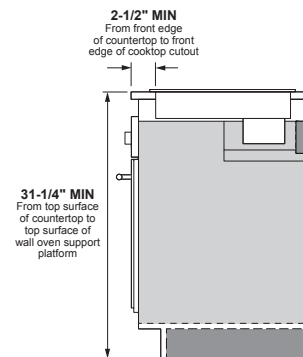

PK700DF

Profile™ Series 27" Built-In Single Convection Wall Oven

DIMENSIONS AND INSTALLATION INFORMATION (IN INCHES)

NOTE: These ovens are **NOT** approved for stackable or side-by-side installations.

NOTE: Cabinets installed adjacent to wall ovens must have an adhesion spec of at least a 194°F temperature rating. For 27" built-in single ovens, if marks, blemishes or the cutout opening is visible above the installed oven, it may be necessary to add wood shims under the runners and front trim until the marks or openings are covered.

NOTE: Door handle protrudes 3" from door face. Cabinets and drawers on adjacent 45° and 90° walls should be placed to avoid interference with the handle.

Electric wall ovens are not approved for installation with a plug and receptacle. They must be hard wired in accordance with installation instructions.

Dimension and installation information are shown in inches.

INSTALLATION INFORMATION:

Before installing, consult installation instructions packed with product for current dimensional data.

INSTALLATION BELOW A COOKTOP

KW RATING	
240V	3.6
208V	2.7
BREAKER SIZE	
240V	20 Amps
208V	20 Amps

PK7000	
Cabinet	27"
A – Overlap of oven at top of cutout	1"
B – Overlap of oven over side of edges of cutout	1"
C – Overlap of oven at bottom of cutout	1"
Oven	
D – Install depth	23-1/2"
E – Overall height with trim	28-7/8"
F – Overall width	26-3/4"