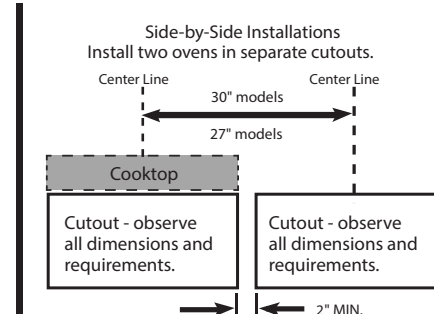

NOTE: Oven is rated for use only under GE 30" standard or sealed burner gas and selected GE 30" smoothtop and Calrod® electric cooktops.

INSTALLATION INFORMATION:

Before installing, consult installation instructions packed with product for current dimensional data.

ELECTRIC WALL OVENS ARE NOT APPROVED FOR INSTALLATION WITH A PLUG AND RECEPTACLE. THEY MUST BE HARD WIRED IN ACCORDANCE WITH INSTALLATION INSTRUCTIONS.

SIDE BY SIDE SINGLE OVENS

SIDE BY SIDE SINGLE OVENS UNDER COOKTOP AND COUNTER

NOTE: One cooktop may be centered over either oven in the side-by-side installation.

Gas or electric cooktops may be installed over this oven. See cooktop installation instructions for cutout size. See label on top of oven for approved cooktop models.