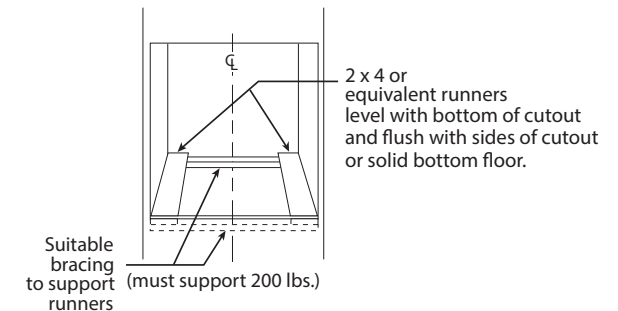

PK700DF

Profile™ Series 27" Built-In Single Convection Wall Oven

DIMENSIONS AND INSTALLATION INFORMATION (IN INCHES)

NOTE: These ovens are **NOT** approved for stackable or side-by-side installations.

NOTE: Cabinets installed adjacent to wall ovens must have an adhesion spec of at least a 194°F temperature rating. For 27" built-in single ovens, if marks, blemishes or the cutout opening is visible above the installed oven, it may be necessary to add wood shims under the runners and front trim until the marks or openings are covered.

NOTE: Door handle protrudes 3" from door face. Cabinets and drawers on adjacent 45° and 90° walls should be placed to avoid interference with the handle.

Electric wall ovens are not approved for installation with a plug and receptacle. They must be hard wired in accordance with installation instructions.

Dimension and installation information are shown in inches.

INSTALLATION INFORMATION:

Before installing, consult installation instructions packed with product for current dimensional data.

INSTALLATION BELOW A COOKTOP