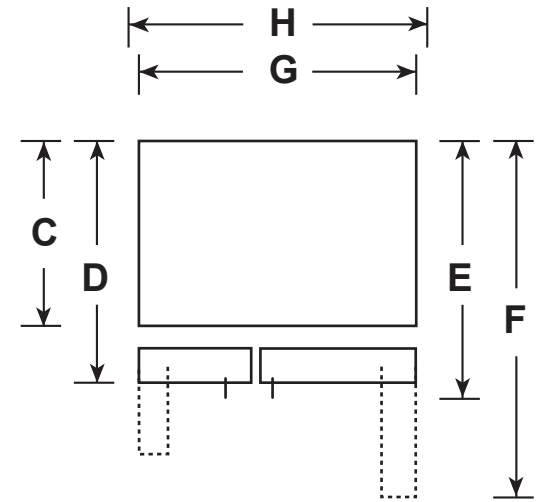

GSS23HGH

GE Appliances 23.2 Cu. Ft. Side-By-Side Refrigerator with Dispenser

DIMENSIONS AND INSTALLATION INFORMATION (IN INCHES)

| | | |
|--------------------|--|--------|
| OVERALL DIMENSIONS | Height to top of hinge (in.) A | 69-1/2 |
| | Height to top of case (in.) B | 69 |
| | Case depth without door (in.) C | 28-1/2 |
| | Case depth less door handle (in.) D | 32-3/4 |
| | Case depth with door handle (in.) E | 35-1/4 |
| | Depth with fresh food door open 90° (in.) F | 50-1/2 |
| | Width (in.) G | 32-3/4 |
| | Width with door open 90° with door handle (in.) H | 38-1/4 |
| AIR CLEARANCES | Each side (in.) | 1/8 |
| | Top (in.) | 1 |
| | Back (in.) | 2 |

If installed against a wall, allow clearance of 14-3/16" on freezer side to remove bin.

Clearance required to remove fresh food full-size pan without disassembling is 18-15/16".

Allow additional space for any necessary leveling adjustments.

FEATURES AND BENEFITS

32-3/4" wide

Integrated shelf support system – Provides strong, flexible support

Adjustable slide-out, spillproof glass shelves – Raised edges help contain spills and make cleanup quick and easy